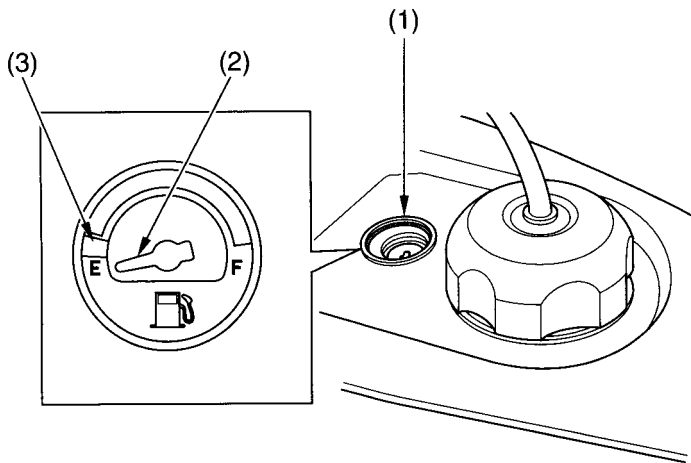

Indicators & Displays

Fuel Gauge

The fuel gauge (1) shows the approximate fuel supply available. At F (Full), the fuel tank capacity including reserve is:

13.9 ℓ (3.67 US gal , 3.06 Imp gal)

When the gauge needle (2) enters the red band (3), fuel will be low and you should refill the tank as soon as possible. The amount of fuel left in the tank when the needle enters the red band is approximately:

3.1 ℓ (0.82 US gal , 0.68 Imp gal)

(1) fuel gauge

(2) gauge needle

(3) red band