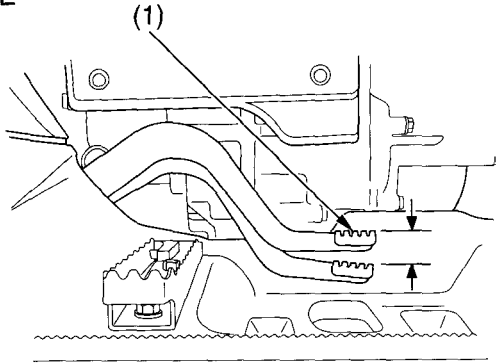

Rear Brake Pedal Freeplay

RIGHT SIDE

9/16 – 13/16 in
(15 – 20 mm)

(1) rear brake pedal

Inspection

Measure the distance the rear brake pedal (1) moves before the brake starts to take hold. Freeplay, measurement at the tip of the end of the pedal, should be:

9/16 – 13/16 in (15 – 20 mm)

If necessary, adjust to the specified range.