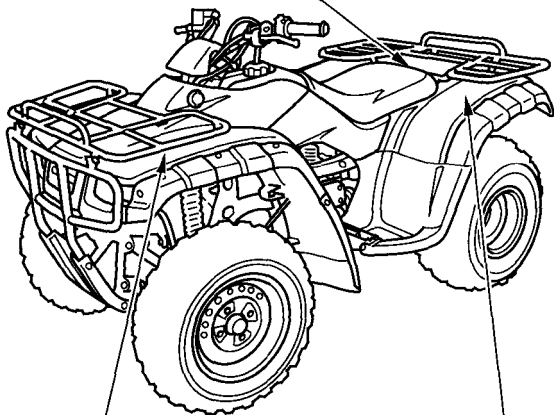

⚠ WARNING

NEVER ride as a passenger.
Passengers can cause a
loss of control, resulting in
SEVERE INJURY or **DEATH**.

⚠ WARNING

Overloading this ATV or carrying cargo improperly can change handling, stability and braking performance and can lead to an accident.

Never exceed the maximum front cargo limit of: **66lbs (30kg)**.

Refer to instructions in the Owner's Manual.

⚠ WARNING

Improper tire pressure or overloading can cause loss of control. Loss of control can result in severe injury or death.

- Cold tire pressure ;
Front : $20 \pm 3 \text{ kpa}$ $0.20 \pm 0.03 \text{ kgf/cm}^2$ $2.8 \pm 0.4 \text{ psi}$
Rear : $20 \pm 3 \text{ kpa}$ $0.20 \pm 0.03 \text{ kgf/cm}^2$ $2.8 \pm 0.4 \text{ psi}$
- Maximum weight capacity ; **210kg 463lbs.**