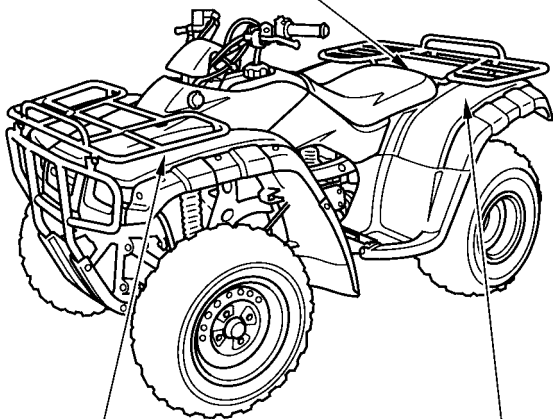

WARNING

NEVER ride as a passenger.
Passengers can cause a
loss of control, resulting in
SEVERE INJURY or DEATH.

WARNING

Overloading this ATV or carrying cargo improperly can change handling, stability and braking performance and can lead to an accident.

Never exceed the maximum front cargo limit of: **66lbs (30kg)**.

Refer to instructions in the Owner's Manual.

WARNING

Improper tire pressure or overloading can cause loss of control. Loss of control can result in severe injury or death.

- Cold tire pressure:
Front : 20±3kpa 0.20±0.03kg/cm² 2.8±0.4psi
Rear : 20±3kpa 0.20±0.03kg/cm² 2.8±0.4psi
- Maximum weight capacity : 210kg 463lbs.