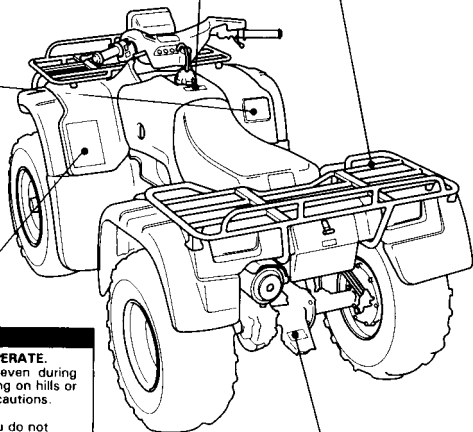

BRAKING INFORMATION

With four-wheel drive operating any brake control causes braking at both the front and rear wheels. For detailed braking information, refer to the Owner's Manual.

⚠ WARNING

Operating this ATV if you are under the age of 16 increases your chance of severe injury or death.

NEVER operate this ATV if you are under age 16.

⚠ WARNING

Overloading this ATV or carrying cargo improperly can change handling, stability, and braking performance and can lead to an accident.

Never exceed the maximum rear cargo limit (combined weight on the rear rack and in the storage area) of: **133 lbs (60 kg)**.

Refer to instructions in the Owner's Manual.

⚠ WARNING

THIS VEHICLE CAN BE HAZARDOUS TO OPERATE.

A collision or rollover can occur quickly, even during routine maneuvers such as turning and driving on hills or over obstacles, if you fail to take proper precautions.

SEVERE INJURY OR DEATH can result if you do not follow these instructions:

- **BEFORE YOU OPERATE THIS ATV, READ THE OWNER'S MANUAL AND ALL LABELS.**
- **NEVER OPERATE THIS ATV WITHOUT PROPER INSTRUCTION.** Beginners should complete a certified training course.
- **NEVER CARRY A PASSENGER.** You increase your risk of losing control if you carry a passenger.
- **NEVER OPERATE THIS ATV ON PAVED SURFACES.** You increase your risk of losing control if you operate this ATV on pavement.
- **NEVER OPERATE THIS ATV ON PUBLIC ROADS.** You can collide with another vehicle if you operate this ATV on a public road.
- **ALWAYS WEAR AN APPROVED MOTORCYCLE HELMET,** eye protection, and protective clothing.
- **NEVER CONSUME ALCOHOL OR DRUGS** before or while operating this ATV.
- **NEVER OPERATE THIS ATV AT EXCESSIVE SPEEDS.** You increase your risk of losing control if you operate this ATV at speeds too fast for the terrain, visibility conditions, or your experience.
- **NEVER ATTEMPT WHEELIES, JUMPS, OR OTHER STUNTS.**

⚠ WARNING

Towing an improperly loaded trailer can cause loss of control.

- Read owner's manual.
- Tow weight limit: **850 lbs (385 kg)**
- Tongue weight: **30 lbs (14 kg)**