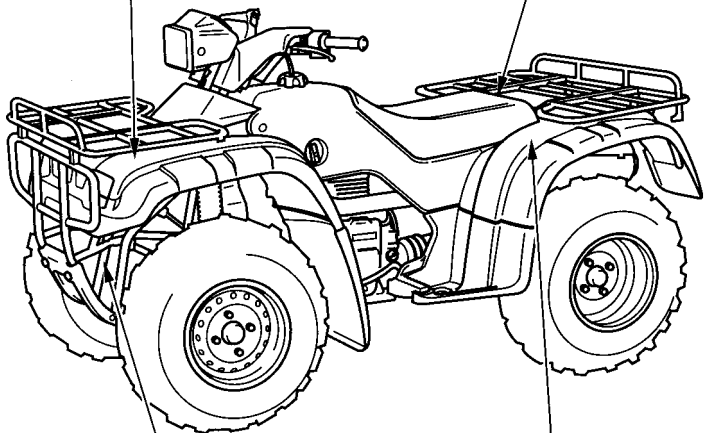

⚠ WARNING

Overloading this ATV or carrying cargo improperly can change handling, stability and braking performance and can lead to an accident.

Never exceed the maximum front cargo limit of: **66lbs (30kg)**.

Refer to instructions in the Owner's Manual.

⚠ WARNING

NEVER ride as a passenger.

Passengers can cause a loss of control, resulting in **SEVERE INJURY** or **DEATH**.

⚠ WARNING

Improper tire pressure or overloading can cause loss of control.

Loss of control can result in severe injury or death.

- Cold tire pressure;

Front : 3.6 ± 0.4 psi 0.25 ± 0.03 kg/cm²

Rear : 3.6 ± 0.4 psi 0.25 ± 0.03 kg/cm²

- Maximum weight capacity ; **485 lbs. (220 kg)**