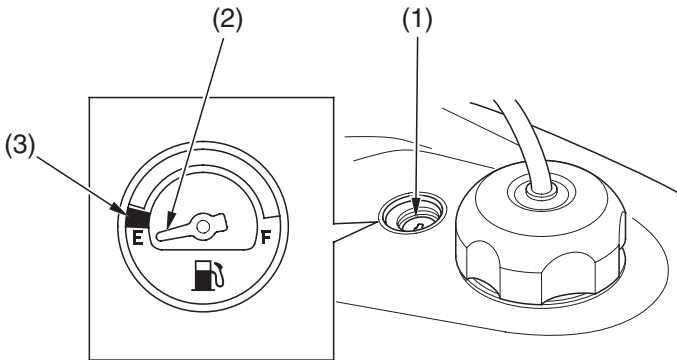

Indicators & Displays

Fuel Gauge

The fuel gauge (1) shows the approximate fuel supply available. At F (Full), the fuel tank capacity including reserve is:

13.3 l (3.51 US gal , 2.93 Imp gal)

When the gauge needle (2) enters the red band (3), fuel will be low and you should refill the tank as soon as possible. The amount of fuel left in the tank when the needle enters the red band is approximately:

2.9 l (0.77 US gal , 0.64 Imp gal)

(1) fuel gauge
(2) gauge needle

(3) red band