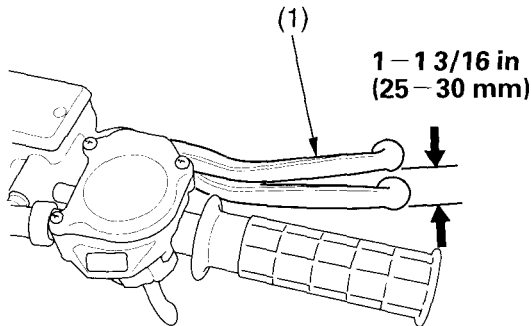

Front Brake Lever Freeplay & Shoe Lining Clearance

RIGHT HANDLEBAR

(1) front brake lever

1. Measure the distance the brake lever moves before the brakes start to take hold. Freeplay, measured at the tip of the front brake lever (1) should be:

1 - 1 3/16 in (25 - 30 mm)

(cont'd)