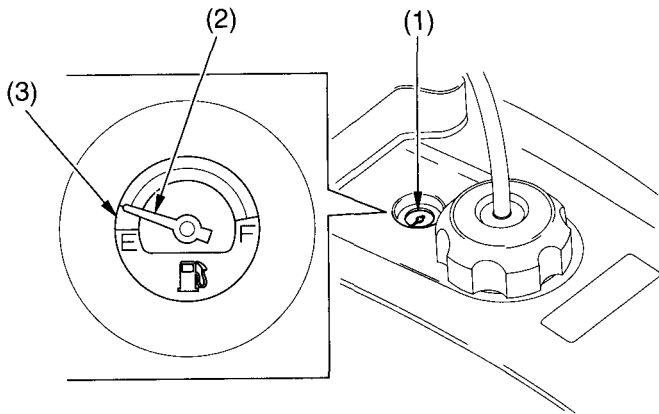

Indicators & Displays

Fuel Gauge

The fuel gauge (1) shows the approximate fuel supply available. At F (Full), the fuel tank capacity including reserve is:

3.17 US gal (12.0 l)

When the gauge needle (2) enters the red band (3), fuel will be low and you should refill the tank as soon as possible. The amount of fuel left in the tank when the needle enters the red band is approximately:

0.79 US gal (3.0 l)

(1) fuel gauge
(2) gauge needle

(3) red band