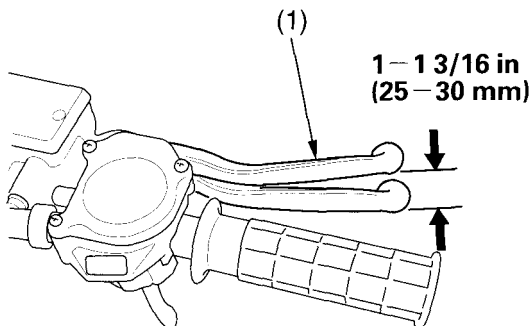

Brakes

Front Brake Lever Freeplay & Shoe Lining Clearance

RIGHT HANDLEBAR

(1) front brake lever

1. Measure the distance the brake lever moves before the brakes start to take hold. Freeplay, measured at the tip of the front brake lever (1) should be:
1 - 1 3/16 in (25 - 30 mm)