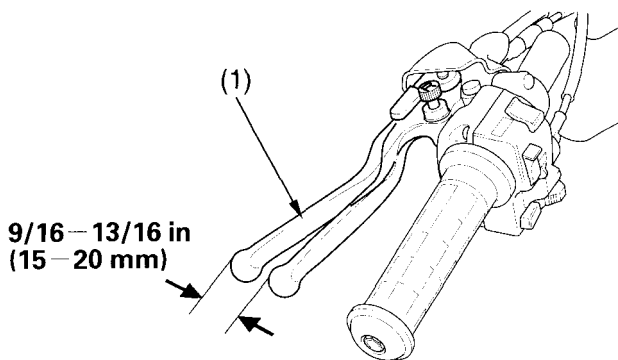

## Rear Brake Lever Freeplay

### LEFT HANDLEBAR

(1) rear brake lever

#### Inspection

Measure the distance the rear brake lever (1) moves before the brake starts to take hold. Freeplay, measurement at the tip of the end of the brake lever, should be:

9/16 – 13/16 in (15 – 20 mm)