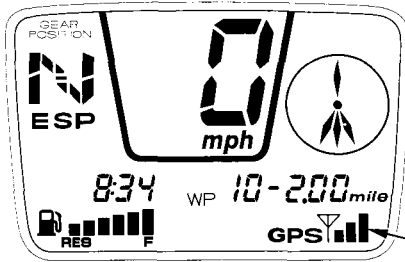

# Satellite Status

The satellite status indicates the amount of information received from GPS satellites in one of three possible categories:

Display	Status	
	Not Usable	The system is signaling (flashing antenna mark) that your position fix is not available.
	2D Navigation	The system has determined latitude and longitude, but is unable to determine altitude. 2D Navigation is not as accurate as 3D Navigation.
	3D Navigation	The system has determined latitude, longitude, and altitude. The receiver is ready to provide navigational information.

(1) satellite status (signal strength indicator)

- If there are large obstacles nearby or overhead, move to a new location with a clear view of the sky.