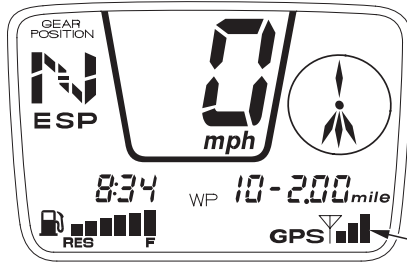

# Satellite Status

The satellite status indicates the amount of information received from GPS satellites in one of three possible categories:

Display	Status	
	Not Usable	The system is signaling (flashing antenna mark) that your position fix is not available.
	2D Navigation	The system has determined latitude and longitude, but is unable to determine altitude. 2D Navigation is not as accurate as 3D Navigation.
	3D Navigation	The system has determined latitude, longitude, and altitude. The receiver is ready to provide navigational information.

(1)

(1) satellite status (signal strength indicator )

- If there are large obstacles nearby or overhead, move to a new location with a clear view of the sky.