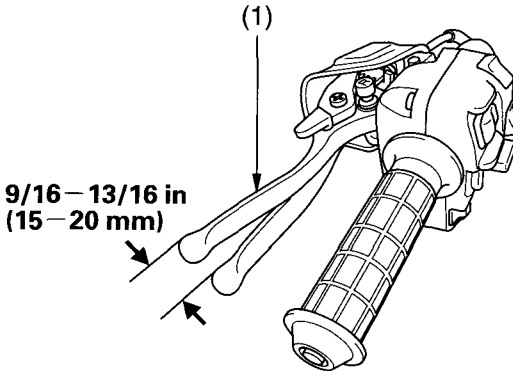

Rear Brake Lever Freeplay

LEFT HANDLEBAR

(1) rear brake lever/parking brake lever

Inspection

Measure the distance the rear brake lever/parking brake lever (1) moves before the brake starts to take hold. Freeplay, measurement at the tip of the end of the brake lever, should be:

9/16 - 13/16 in (15 - 20 mm)

If necessary, adjust to the specified range.