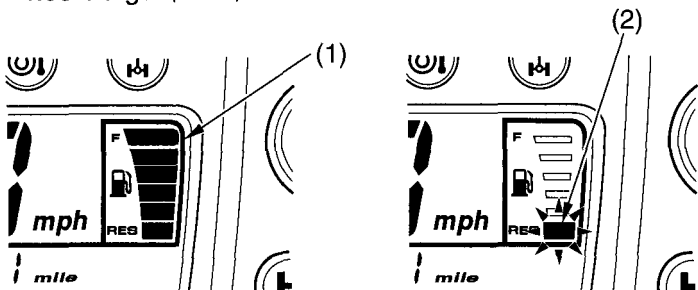

Indicators & Displays

Fuel Gauge

The fuel gauge liquid crystal display (1) shows the approximate fuel supply available. The fuel tank capacity is:

4.49 US gal (17.0 ℓ)

When segment RES (2) flashes, you should refill the tank as soon as possible. The amount of fuel remaining when the flashing starts is approximately:

1.08 US gal (4.1 ℓ)

(1) fuel gauge

(2) segment RES

All segments will flash, when the fuel gauge function is fail. See your Honda dealer.