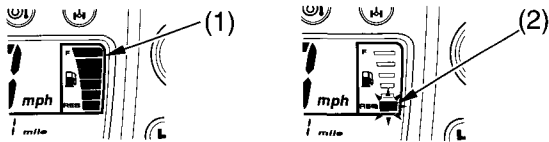

TRX650FGA

Indicators & Displays

Fuel Gauge

The fuel gauge liquid crystal display (1) shows the approximate fuel supply available. The fuel tank capacity is:

4.49 US gal (17.0 ℓ)

When segment RES (2) flashes, you should refill the tank as soon as possible. The amount of fuel remaining when the flashing starts is approximately:

1.08 US gal (4.1 ℓ)

TRX650FA