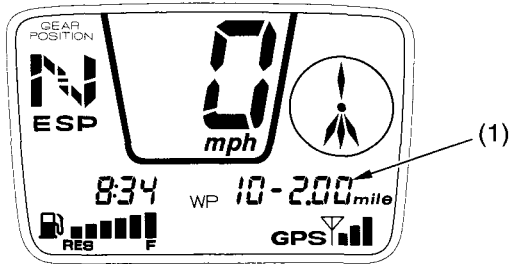

## Distance to Waypoint

The distance to waypoint ( 1 ) display shows the straight line distance from your present location to the waypoint.

The distance range display shows three numerals with a “floating” decimal:

Range	Display
Less than 10 miles	0.01 – 9.99
10 miles up to 1,000 miles	10 – 999

(1) distance to waypoint