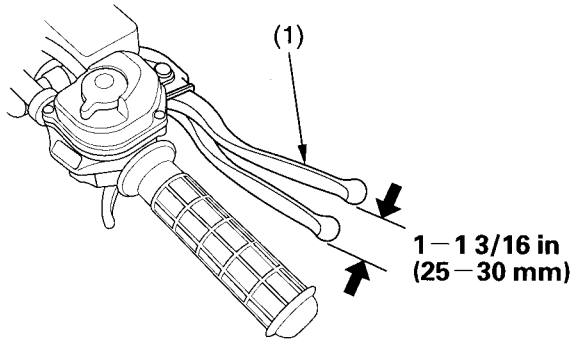

## Front Brake Lever Freeplay & Shoe Lining Clearance

### RIGHT HANDLEBAR

(1) front brake lever

1. Measure the distance the brake lever moves before the brakes start to take hold. Freeplay, measured at the tip of the front brake lever (1) should be:  
1 - 1 3/16 in (25 - 30 mm)