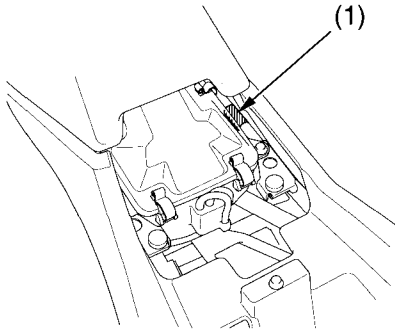

Vehicle Identification

Colour Label & Code

The colour label (1) is attached to the frame under the seat. Remove the seat (page 95) to check the label.

The colour code is helpful when ordering replacement parts. Record the colour and code here for your reference.

COLOUR _____

CODE _____

UNDER SEAT

(1) colour label