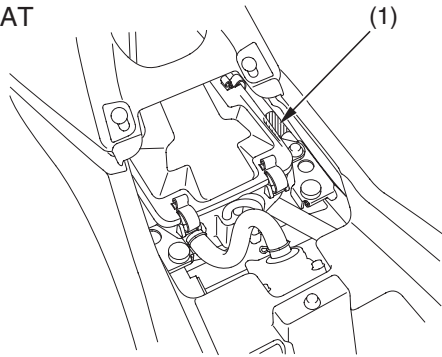

Vehicle Identification

Color Label & Code

The color label (1) is attached to the frame under the seat. Remove the seat (page 95) to check the label.

The color code is helpful when ordering replacement parts. You may record the color and code in the Quick Reference section at the rear of this manual.

UNDER SEAT

(1) color label