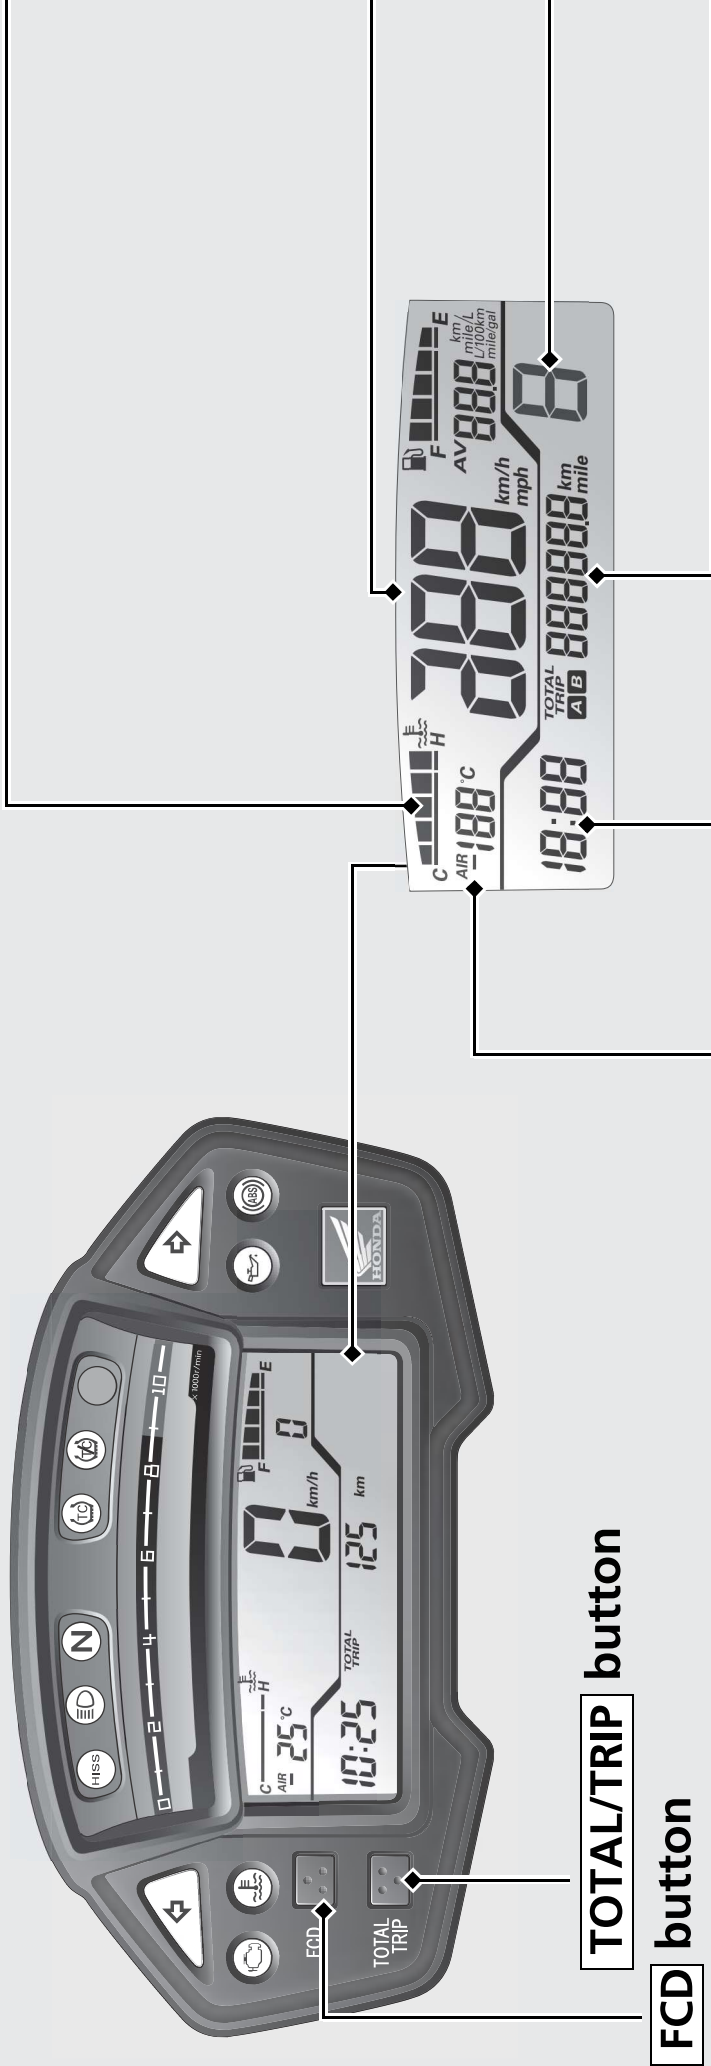

Instruments (Continued)

FCD button

TOTAL/TRIP button

Air temperature gauge (AIR)

Display range: -10 to 50 °C

- Below -11 °C: " - - " displays
- Above 50 °C:

▶ - Air temperature gauge (flashing digits)
 ▶ The temperature readout may be incorrect at low speeds due to reflected heat.

Clock (12-hour display)

To set the clock **↔ P.24**