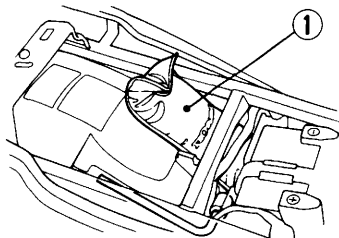

TOOL KIT

Tool kit is under the seat.

Listed below are the items included in the tool kit (1).

- Tool bag
- 10 x 12 mm Box end wrench
- 14 x 17 mm Box end wrench
- 16 mm Box end wrench
- 24 mm Box end wrench
- 8 mm Hex wrench
- 8 x 12 mm Open end wrench
- 14 x 17 mm Open end wrench
- Pin spanner
- Pliers
- No. 2 Phillips screwdriver
- Screwdriver handle
- Maintenance plug bar