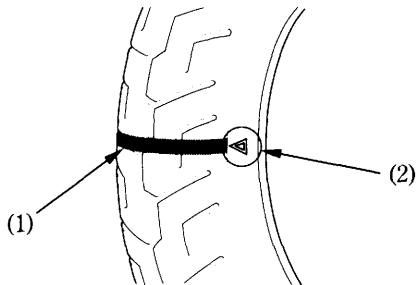

## Tread Wear

Replace tyres before tread depth at the center of the tyre reaches the following limit:

Minimum tread depth	
Front:	1.5 mm (0.06 in)
Rear:	2.0 mm (0.08 in)

<For Germany >

German law prohibits use of tyres whose tread depth is less than 1.6 mm.

- (1) Wear indicator
- (2) Wear indicator location mark