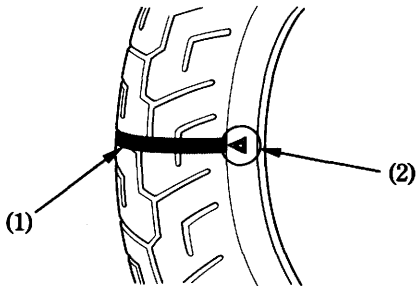

## Tread Wear

Replace tyres before tread depth at the center of the tyre reaches the following limit:

Minimum tread depth	
Front:	1.5 mm (0.06 in)
Rear:	2.0 mm (0.08 in)

<For Germany>

German law prohibits use of tyres whose tread depth is less than 1.6 mm.

- (1) Wear indicator
- (2) Wear indicator location mark