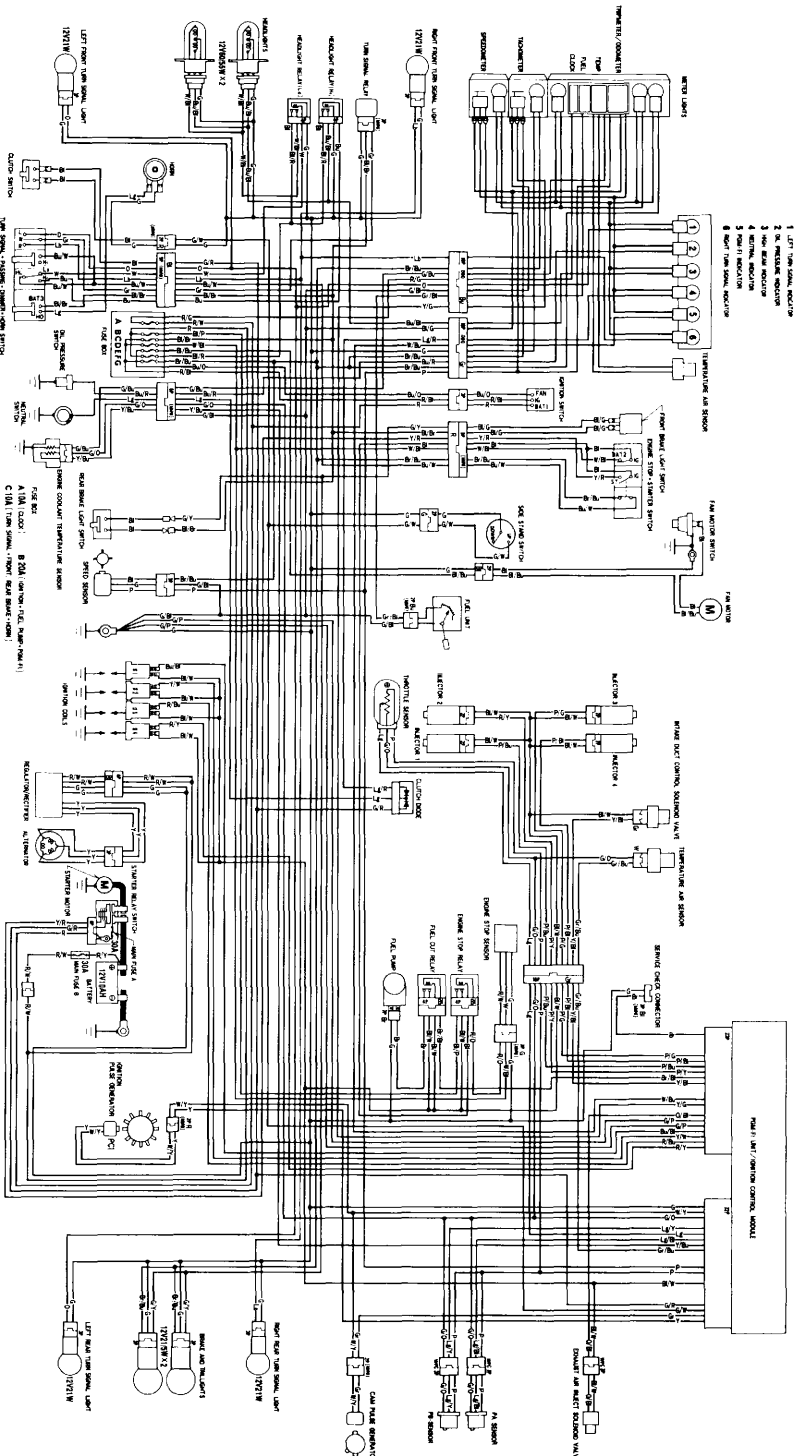

VFR800FI (U)

00302-MB6-6500

1	BLACK	5	ORANGE
2	YELLOW	6	BROWN
3	BLUE	7	LEFT SIDE
4	RED	8	RIGHT SIDE
5	GREEN	9	WHITE
6	BROWN	10	WHITE