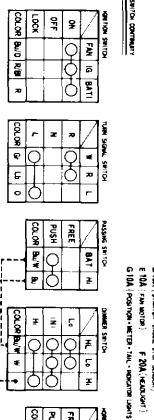

VFR800FI (U)

00302-MB6-6500

1	BLACK	5	ORANGE
2	YELLOW	6	BROWN
3	BLUE	7	LEFT SIDE
4	RED	8	RIGHT SIDE
5	GREEN	9	WHITE
6	BROWN	10	WHITE