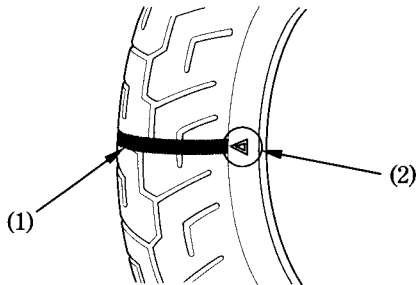

## Tread Wear

Replace tyres before tread depth at the center of the tyre reaches the following limit:

Minimum tread depth	
Front:	1.5 mm (0.06 in)
Rear:	2.0 mm (0.08 in)

< For Germany >

German law prohibits use of tyres whose tread depth is less than 1.6 mm.

- (1) Wear indicator
- (2) Wear indicator location mark