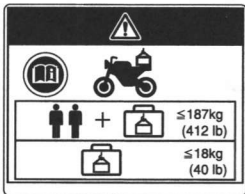

RADIATOR CAP LABEL

DANGER

NEVER OPEN WHEN HOT.

Hot coolant will scald you.

Relief pressure valve begins to open at 108 kPa .

ACCESSORIES AND LOADING WARNING LABEL

WARNING

ACCESSORIES AND LOADING

- The safety stability and handling of this motorcycle may be affected by the addition of accessories and luggage.
- Read carefully the instructions contained in user's manual and installation guide before installing any accessory.
- The total weight of accessories and luggage added to rider's and passenger's weight should not exceed 187 kg (412 lb) , which is the maximum weight capacity.
- The luggage weight must not exceed 18 kg (40 lb) under any circumstances.
- The fitting of large fork-mounted or large handlebar-mounted fairing is not recommended.