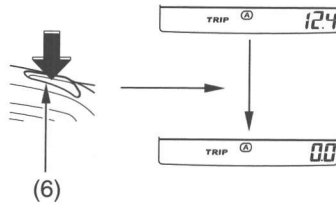

Gauges, Indicators & Displays

- (1) mode switch
- (2) odometer
- (3) tripmeter A
- (4) tripmeter B
- (5) digital clock

To reset the tripmeter, push and hold the reset switch (6) for more than 2 seconds when the display is in the “TRIP A” or “TRIP B.”