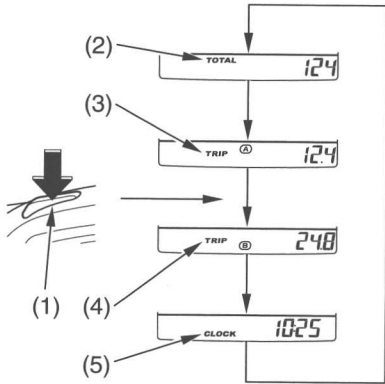

Gauges, Indicators & Displays

- (1) mode switch
- (2) odometer
- (3) tripmeter A
- (4) tripmeter B
- (5) digital clock

To reset the tripmeter, push and hold the reset switch (6) for more than 2 seconds when the display is in the “TRIP A” or “TRIP B.”

- (6) reset switch