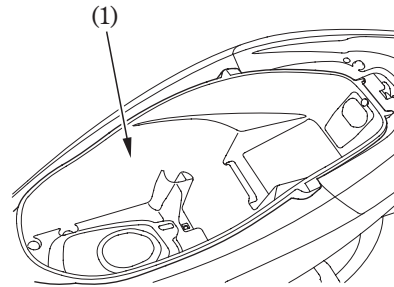

CENTER COMPARTMENT

The center compartment (1) is below the seat. Opening and closing:

See “FUEL LID AND SEAT OPENER SWITCH” (page 47).

MAXIMUM WEIGHT LIMIT:

10 kg (22 lb)

Never exceed the maximum weight limit; handling and stability may be severely affected.

The center compartment may become heated by the engine. Do not store food and other articles which are flammable or susceptible to heat damage in this compartment.

Do not direct water under pressure against the center compartment as water will be forced into the compartment.

(1) Center compartment