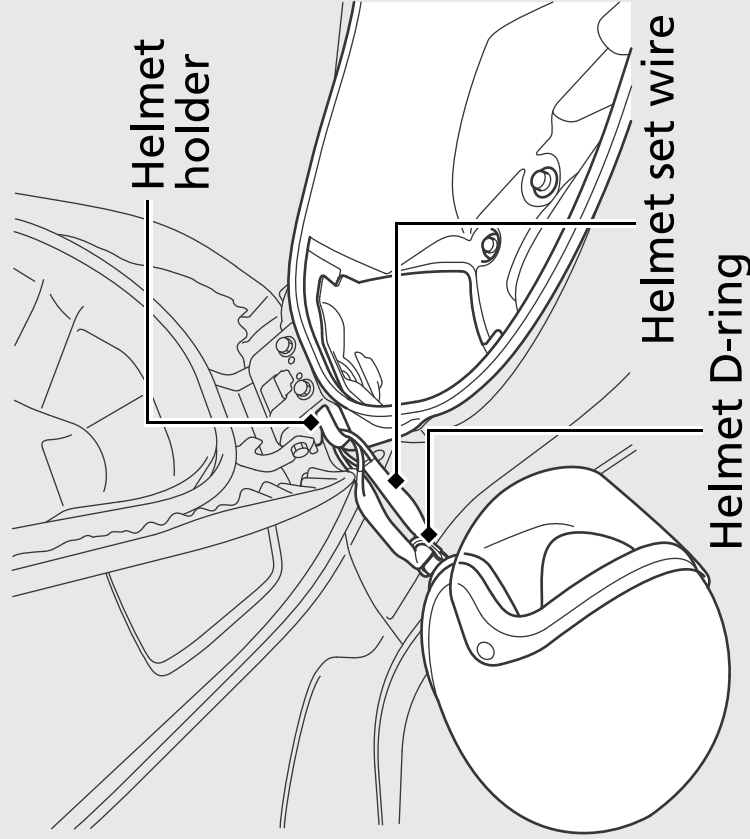

## Helmet Holder

The helmet holder is located under the seat.

A helmet set wire is in the tool kit.

- ▶ Use the helmet holder only when parked.

## ⚠ WARNING

Riding with a helmet attached to the holder can interfere with the rear wheel or suspension and could cause a crash in which you can be seriously hurt or killed.

Use the helmet holder only while parked. Do not ride with a helmet secured by the holder.