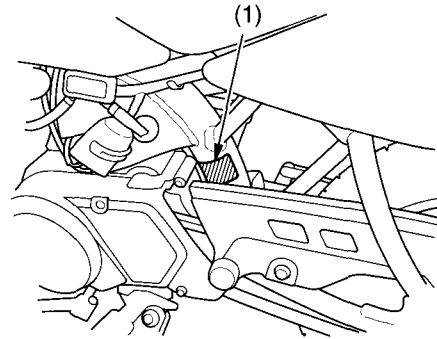

## Color Label & Code

The color label (1) is attached to the left side of the frame down tube.

The color code is helpful when ordering replacement parts. You may record the color and code in the Quick Reference section at the rear of the manual.