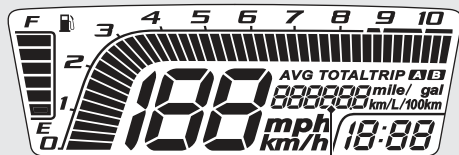

## Instruments (Continued)

**Odometer [TOTAL] & Tripmeter [TRIP A/B] & Current fuel mileage meter & Average fuel mileage meter [AVG] & Fuel consumption meter**

**SEL** button selects the odometer, tripmeter A, tripmeter B, current fuel mileage, average fuel mileage and fuel consumption.

► To reset the tripmeter: ( P22)