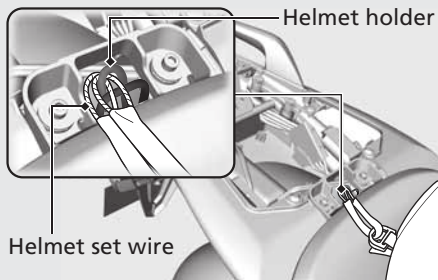

# Storage Equipment

The Helmet holder and helmet set wire (in the tool kit) are located under the rear seat.

► Use the helmet holder only when parked.

▮ **Removing the Rear Seat** ( P61)

## 3 WARNING

Riding with a helmet attached to the holder can interfere with your ability to safely operate the motorcycle and could lead to a crash in which you can be seriously hurt or killed.

Use the helmet holder only while parked. Do not ride with a helmet secured by the holder.