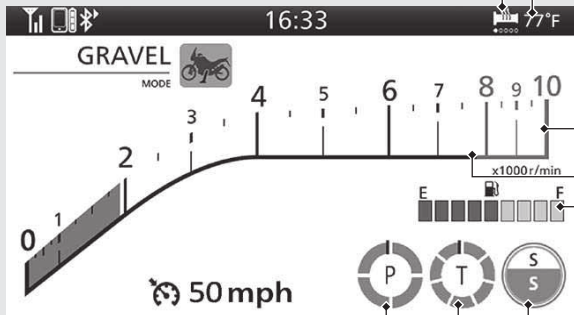

Instruments (Continued)

Handle grip heater status icon

CRF1100A4/D4

The handle grip heater status icon will appear while the handle grip heater is on.

 P.128

If the handle grip heater status icon flashes:

 P.306

[P] [Power] level indicator  P.137

When the indicator flashes, have your dealer check for problems.

Torque Control level [T] indicator  P.129

When the indicator flashes, have your dealer check for problems.