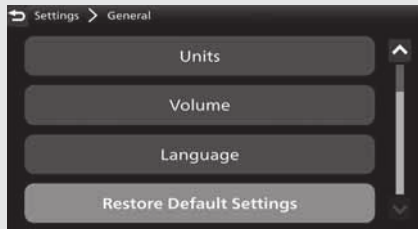

- 3 Return to the riding information, previous screen or Home screen. **P.38**
- You can also perform the above settings by using the touch screen.

Default: [US English]

Restore Default Settings

The set values can be returned to default settings.

- 1 Select [Restore Default Settings], and then press the **ENT** switch.