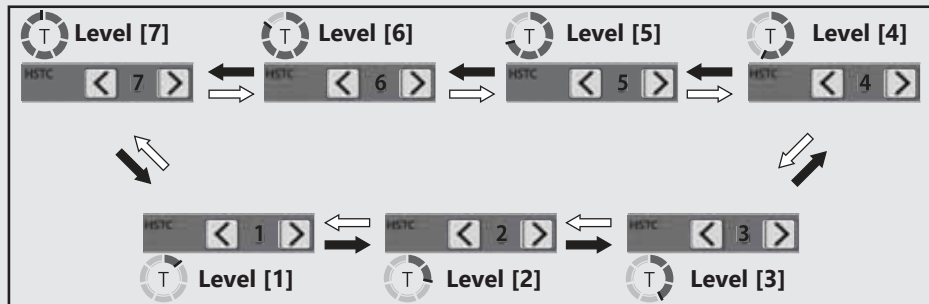

## Honda selectable torque control *(Continued)*

- Push on the sel left/right switch
- Push on the sel left/right switch or press the favorite switch
- Push and hold on the sel left/right switch
- Push and hold on the sel left/right switch