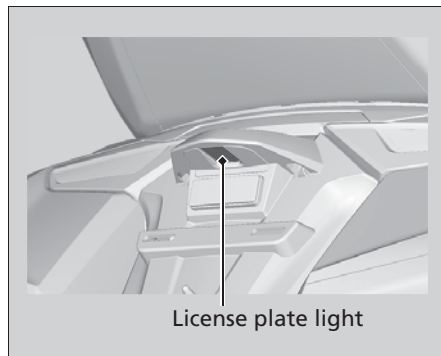

## License Plate Light

The license plate light uses an LED. If there is an LED which is not turned on, see your dealer for servicing.