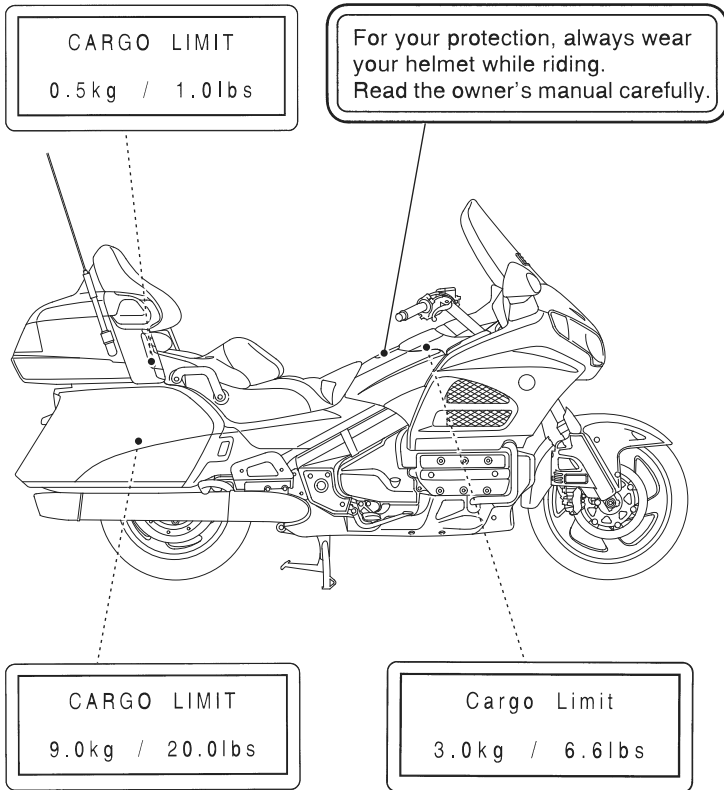

Safety Labels

Safety labels on your motorcycle either warn you of potential hazards that could cause serious injury or they provide important safety information. Read these labels carefully and don't remove them.

If a label comes off or becomes hard to read, contact your dealer for a replacement.

(Models not equipped with Airbag)