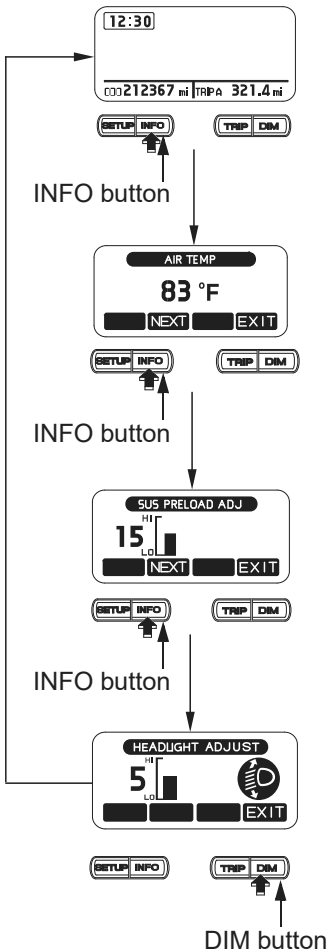

Multi Information Display

Changing the Information Display

The display changes as follows each time the INFO button is pushed.

When approximately 5 seconds pass without operating a button, the display automatically returns to the previous display.

(Models not equipped with Navigation System)

(Models equipped with Navigation System)