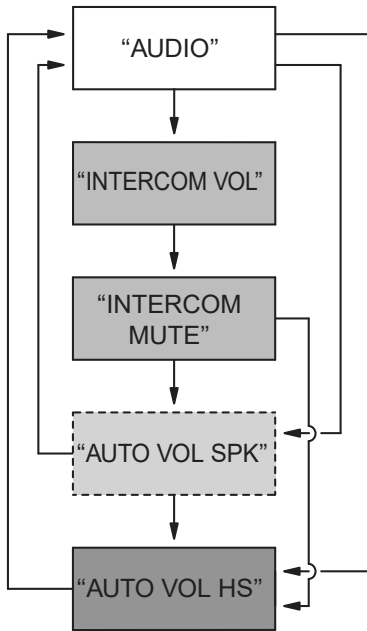

Audio Systems

VOLUME Knob/Button Function

(Models not equipped with Navigation System)

(Models equipped with Navigation System)

• —————> Push the VOLUME Knob/Button

•  When INT. COM is ON

•  When the headset is used

•  When the speaker is used

•  Vehicle equipped with Navigation System