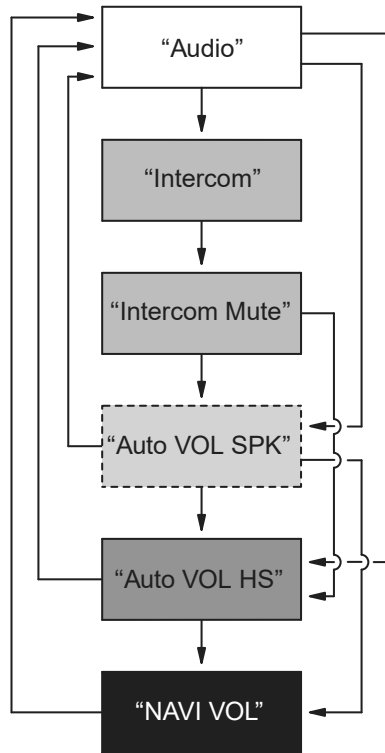

Audio Systems

VOLUME Knob/Button Function

(Models not equipped with Navigation System)

(Models equipped with Navigation System)

• —————> Push the VOLUME Knob/Button

•  When INT. COM is ON

•  When the headset is used

•  When the speaker is used

•  Vehicle equipped with Navigation System