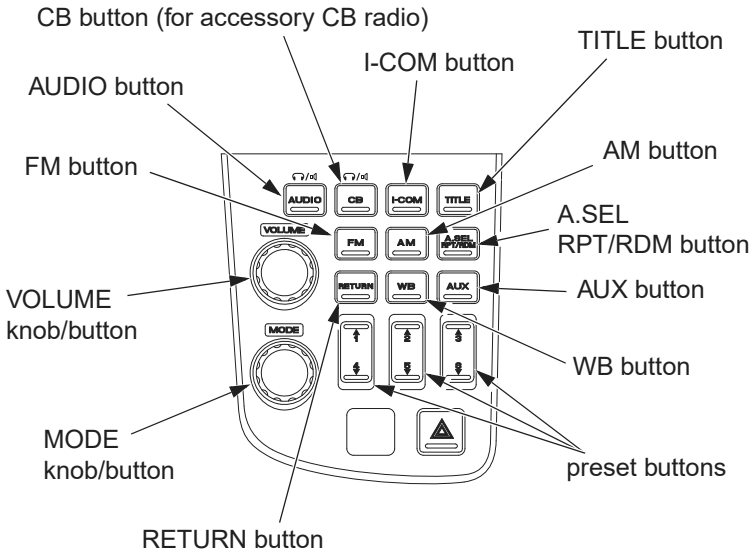

Controls Locations

(Models not equipped with Navigation System)

LEFT HANDLEBAR

The CB lever and button function when the Honda accessory CB radio is installed. For CB operating instructions, refer to the accessory manual.