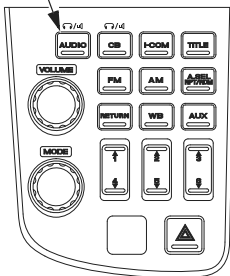

Audio Systems

System Control

To turn the audio system on – push the AUDIO button.

(Models not equipped with Navigation System)

AUDIO button

(Models equipped with Navigation System)

AUDIO button

To turn the audio system off – push and hold the AUDIO button.

CB is optional equipment. It is only indicated if installed.