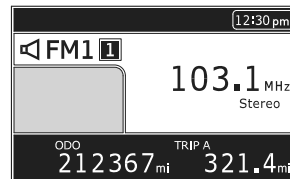

Audio Systems

System Control

To turn the audio system on – push the AUDIO button.

(Models not equipped with Navigation System)

AUDIO button

(Models equipped with Navigation System)

AUDIO button

To turn the audio system off – push and hold the AUDIO button.