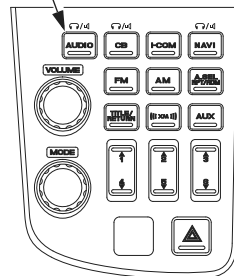

Audio Systems

System Control

To turn the audio system on – push the AUDIO button.

(Models not equipped with Navigation System)

AUDIO button

(Models equipped with Navigation System)

AUDIO button

To turn the audio system off – push and hold the AUDIO button.

CB is optional equipment. It is only indicated if installed.