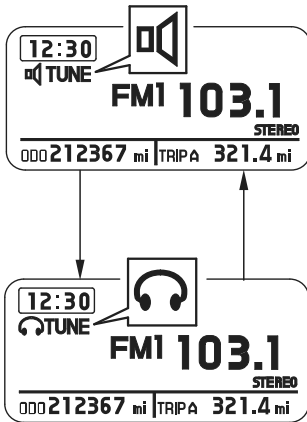

Switch Output

When the audio system is turned on, you can switch its output between Speaker and Headset. (Headset is optional equipment.)

- Pushing the AUDIO button switches the output.

(Models not equipped with Navigation System)

(Models equipped with Navigation System)