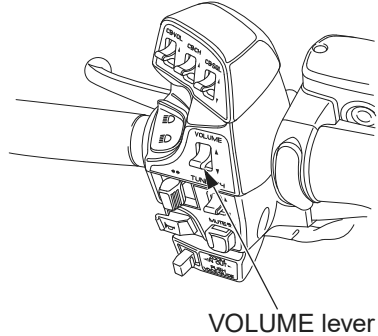

## VOLUME Control

- To increase the volume — push the VOLUME lever up or turn the VOLUME knob/button clockwise.
- To decrease the volume — push the VOLUME lever down or turn the VOLUME knob/button counterclockwise.

To increase or decrease the volume rapidly — push the VOLUME lever up or down and hold it down.

(VOLUME level range: from 0 to 30)

(Models not equipped with Navigation System)

(Models equipped with Navigation System)