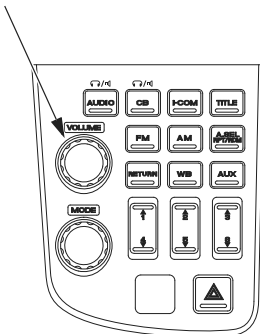

## VOLUME Control

- To increase the volume — push the VOLUME lever up or turn the VOLUME knob/button clockwise.
- To decrease the volume — push the VOLUME lever down or turn the VOLUME knob/button counterclockwise.

To increase or decrease the volume rapidly — push the VOLUME lever up or down and hold it down.

(VOLUME level range: from 0 to 30)

(Models not equipped with Navigation System)

(Models equipped with Navigation System)

VOLUME knob/button

VOLUME knob/button