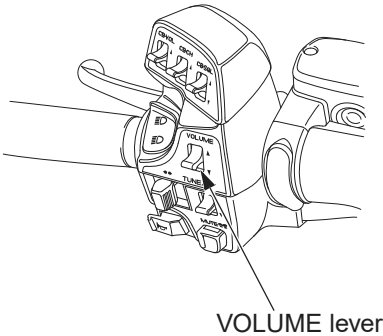

## VOLUME Control

- To increase the volume — push the VOLUME lever up or turn the VOLUME knob/button clockwise.
- To decrease the volume — push the VOLUME lever down or turn the VOLUME knob/button counterclockwise.

To increase or decrease the volume rapidly — push the VOLUME lever up or down and hold it down.

(VOLUME level range: from 0 to 30)

(Models not equipped with Navigation System)

(Models equipped with Navigation System)