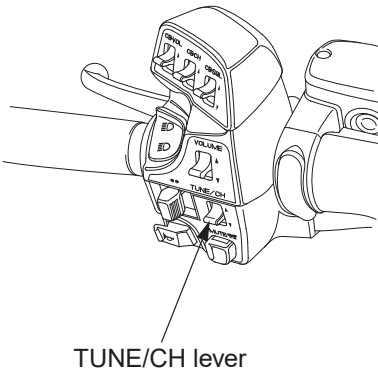

iPod®/USB Flash Drive

You can also change or select playlists, artists and albums on the iPod® menu, use the TUNE/CH lever (see page 138).

Use the TUNE/CH lever while an iPod® is playing to change files.
Push the TUNE/CH lever up to change to the next file.
Push the TUNE/CH lever down to change to the previous file.

(Models not equipped with Navigation System)