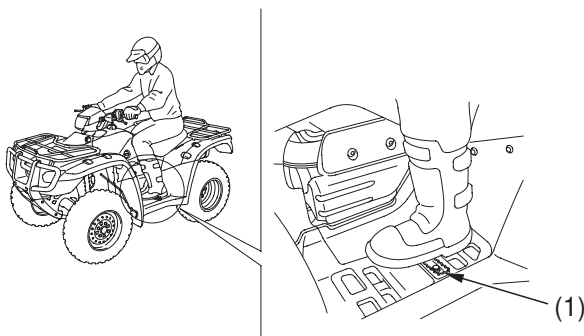

Safe Riding Precautions

(1) footpeg

Control Speed

Riding at excessive speed increases the chance of an accident. In choosing a proper speed, you need to consider the capability of your vehicle, the terrain, visibility and other operating conditions, plus your own skills and experience.

⚠ WARNING

Operating this ATV at excessive speeds increases your chances of losing control of the ATV, which can result in an accident.

Always go at a speed that is proper for your vehicle, the terrain, visibility and other operating conditions, and your experience.