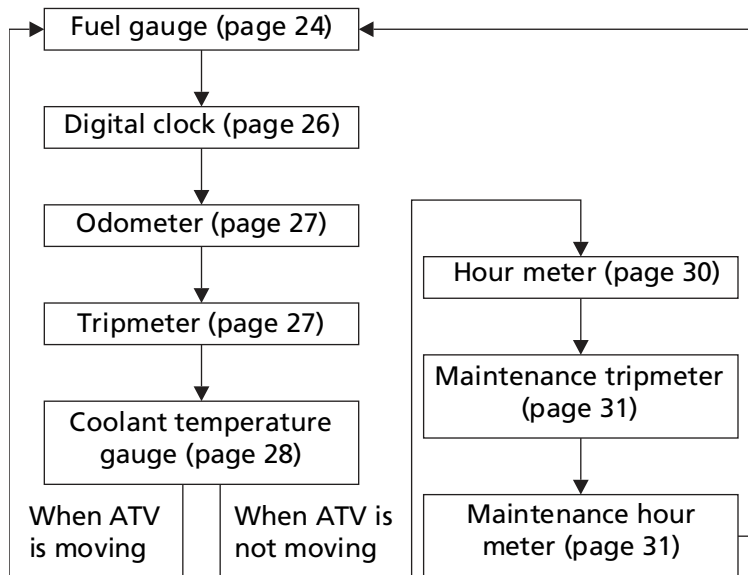

Indicators & Displays

Each time you press the mode select button, mode will change as shown in the illustration.

If there is a fuel warning with your ATV, the display will automatically change to the fuel gauge. If you try to change the display back to ordinary display, it will automatically return to the fuel gauge.

If there is a coolant temperature warning with your ATV, the display will automatically change to the coolant temperature gauge. If you try to change the display back to ordinary display, it will automatically return to the coolant temperature gauge.