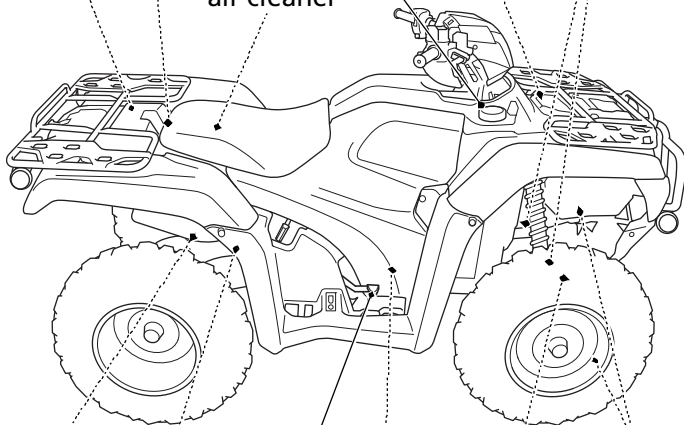

# Maintenance Component Locations

---

battery  
fuse box  
main fuse 1  
main fuse 2  
EPS fuse

front suspension spring  
pre-load adjuster

seat latch

coolant reserve tank

fuel fill cap

air cleaner

rear brake light  
switch

engine  
oil filter

front brake  
caliper

air cleaner housing  
drain tube

front final gear oil fill cap  
front final gear oil drain bolt

rear brake pedal