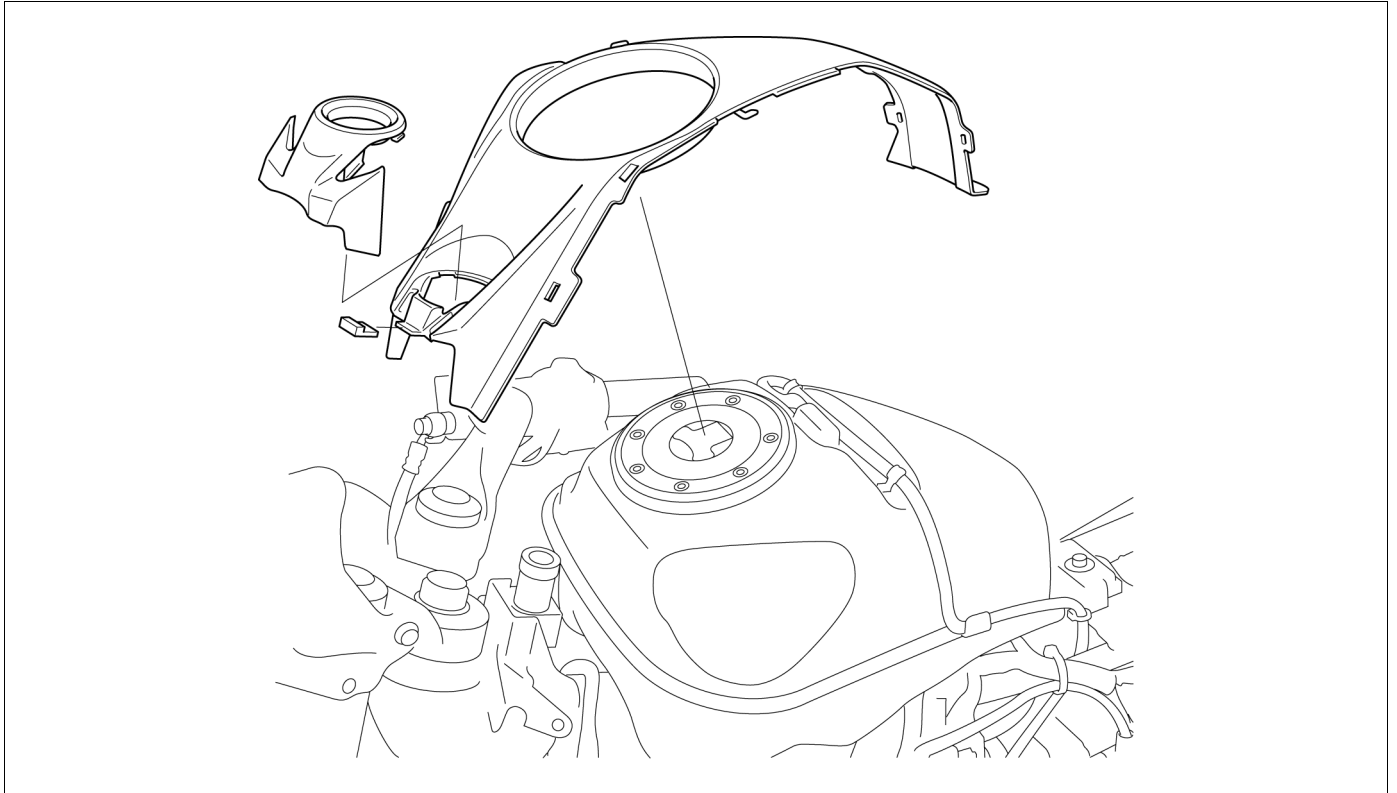

FUEL TANK CENTER COVER

- Fuel tank shroud →3-6

FRONT VISOR

- Speedometer →4-34