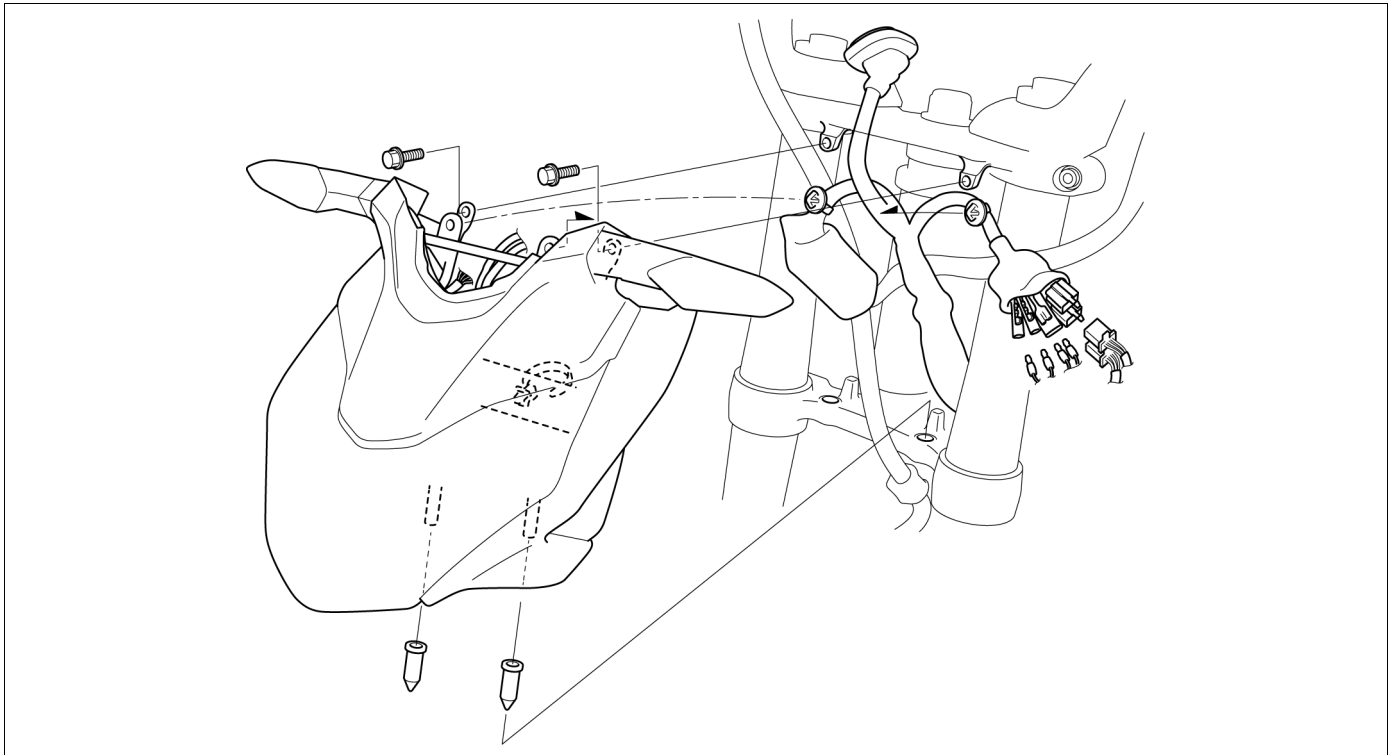

FUEL TANK CENTER COVER

- Fuel tank shroud →3-6

FRONT VISOR

- Speedometer →4-34