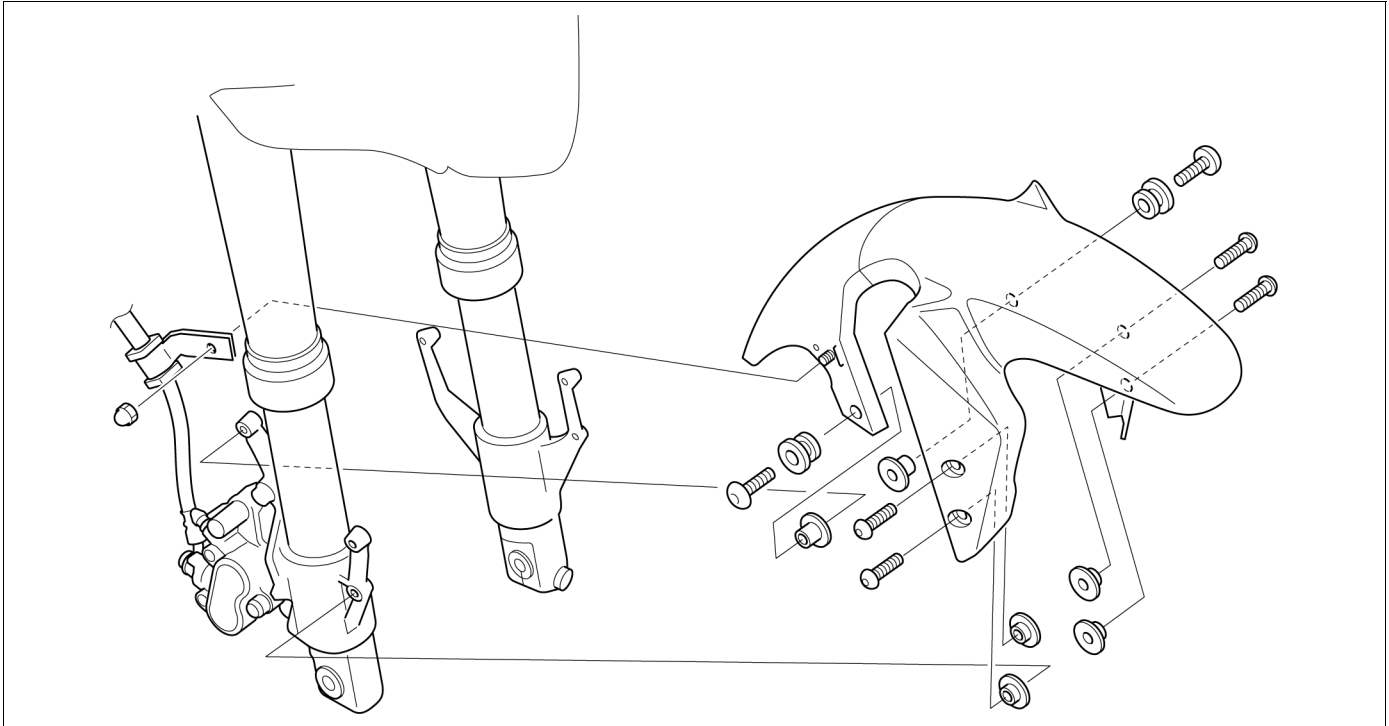

## FRONT FENDER

• Front wheel →3-15

## DRIVE SPROCKET COVER

• Left side cover →3-4