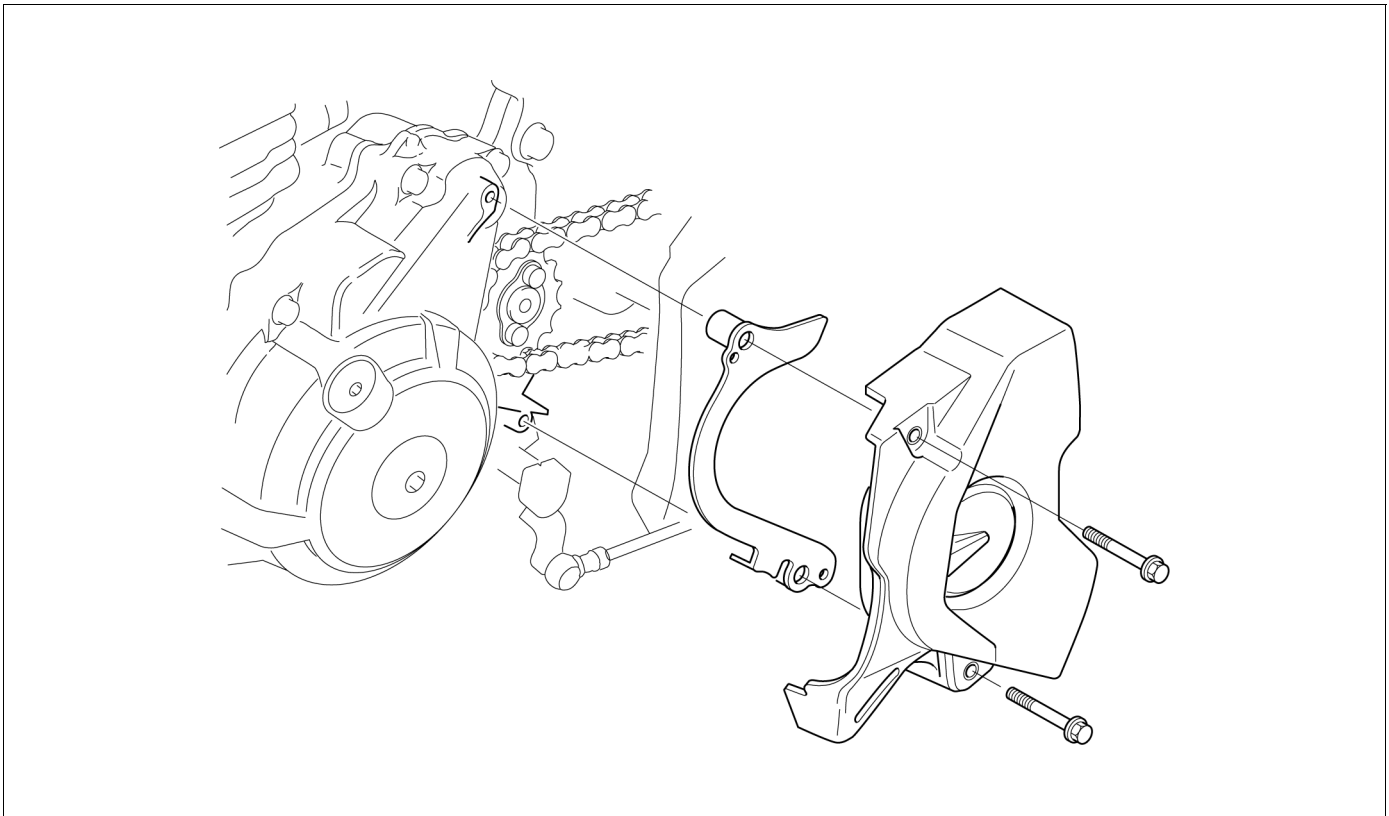

## FRONT FENDER

• Front wheel →3-15

## DRIVE SPROCKET COVER

• Left side cover →3-4